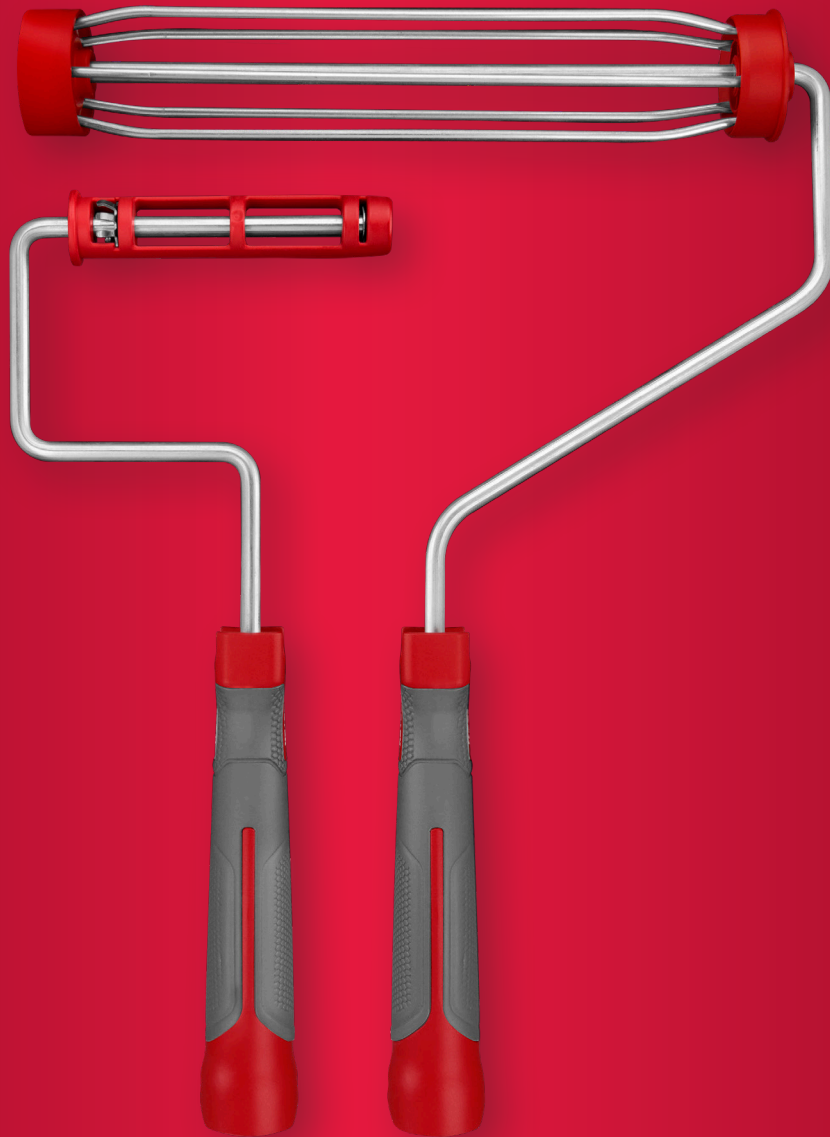

NEW!

**PREMIUM
PERFORMANCE**

**PREMIUM
LOOK**

ROLLER FRAMES

SHERGRIP®

- Soft, Ergonomic Grip Reduces Fatigue
- 5/16" Chrome Shank
- Sturdy 5-Wire Cage Maintains Shape for Smooth Application
- Compatible with Sherlock GT® & Standard Threaded Extension Poles

AVAILABLE FALL 2024

CAT. NO.	SIZE	UPC 0-71497-	REACH	CASE QTY.
R014	9"	19513-5	14"	12

SHERLOCK^{mini}

- Soft, Ergonomic Grip Reduces Fatigue
- Retaining Spring Locks Roller Cover in Place, Allows Hands-Free Release
- Galvanized 1/4" Shank
- Smooth Rolling, Doesn't Drag
- Compatible with Sherlock GT® & Standard Threaded Extension Poles

AVAILABLE FALL 2024

CAT. NO.	SIZE	UPC 0-71497-	REACH	CASE QTY.
RR028	Fits 4½" & 6½"	17599-1	11"	12