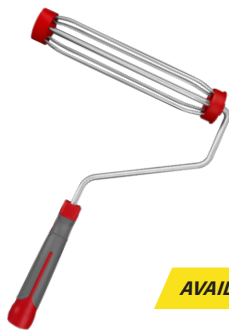

NEW!

**PREMIUM
PERFORMANCE**

**PREMIUM
LOOK**

ROLLER FRAMES

SHERGRIP®

- Soft, Ergonomic Grip Reduces Fatigue
- 5/16" Chrome Shank
- Sturdy 5-Wire Cage Maintains Shape for Smooth Application
- Compatible with Sherlock GT® & Standard Threaded Extension Poles

AVAILABLE FALL 2024

CAT. NO.	SIZE	UPC 0-71497-	REACH	CASE QTY.
R014	9"	19513-5	14"	12

SHERLOCK^{mini}

- Soft, Ergonomic Grip Reduces Fatigue
- Retaining Spring Locks Roller Cover in Place, Allows Hands-Free Release
- Galvanized 1/4" Shank
- Smooth Rolling, Doesn't Drag
- Compatible with Sherlock GT® & Standard Threaded Extension Poles

AVAILABLE FALL 2024

CAT. NO.	SIZE	UPC 0-71497-	REACH	CASE QTY.
RR028	Fits 4½" & 6½"	17599-1	11"	12