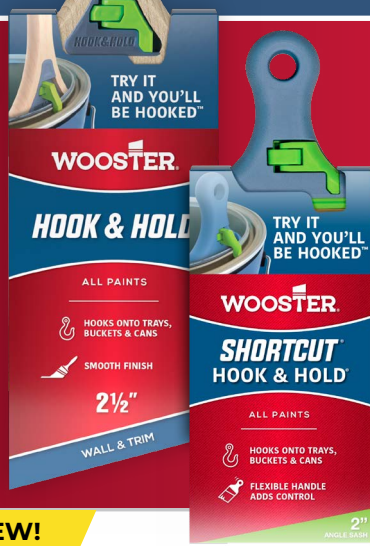

WOOSTER.

TRY IT AND YOU'LL BE HOOKED™

WOOSTER.

HOOK & HOLD™

ALL PAINTS

HOOKS ONTO TRAYS, BUCKETS & CANS

SMOOTH FINISH

2 1/2"

TRY IT AND YOU'LL BE HOOKED™

Wooster® Hook & Hold® helps make paint projects easier. Featuring a convenient swivel hook for hanging the brush on the side of a paint can, tray or bucket, Hook & Hold® allows you to keep your brush out of the paint and right where you need it. Its synthetic filament blend is designed for all paints and offers a smooth finish for cut-in and trim work.

WOOSTER.®

We Take Pride In Your Results™

2" Angle Shortcut®

2" Thin Angle Sash

2 1/2" Angle Sash

BUILT-IN SWIVEL HOOK KEEPS BRUSH OUT OF PAINT

- All Paints
- Convenient Swivel Hook for Hanging on Can, Tray or Bucket
- Soft Polyester Blend

NEW!

STYLE - Angle FERRULE - Round HANDLE - Shortcut®

CAT. NO.	SIZE	UPC 0-71497-	LENGTH	THICKNESS	CASE QTY.
H3221	2"	19316-2	2 1/8"	1/2"	24

STYLE - Thin Angle FERRULE - Square HANDLE - Rattail

CAT. NO.	SIZE	UPC 0-71497-	LENGTH	THICKNESS	CASE QTY.
5300	2"	19396-4	2 3/8"	7/16"	6